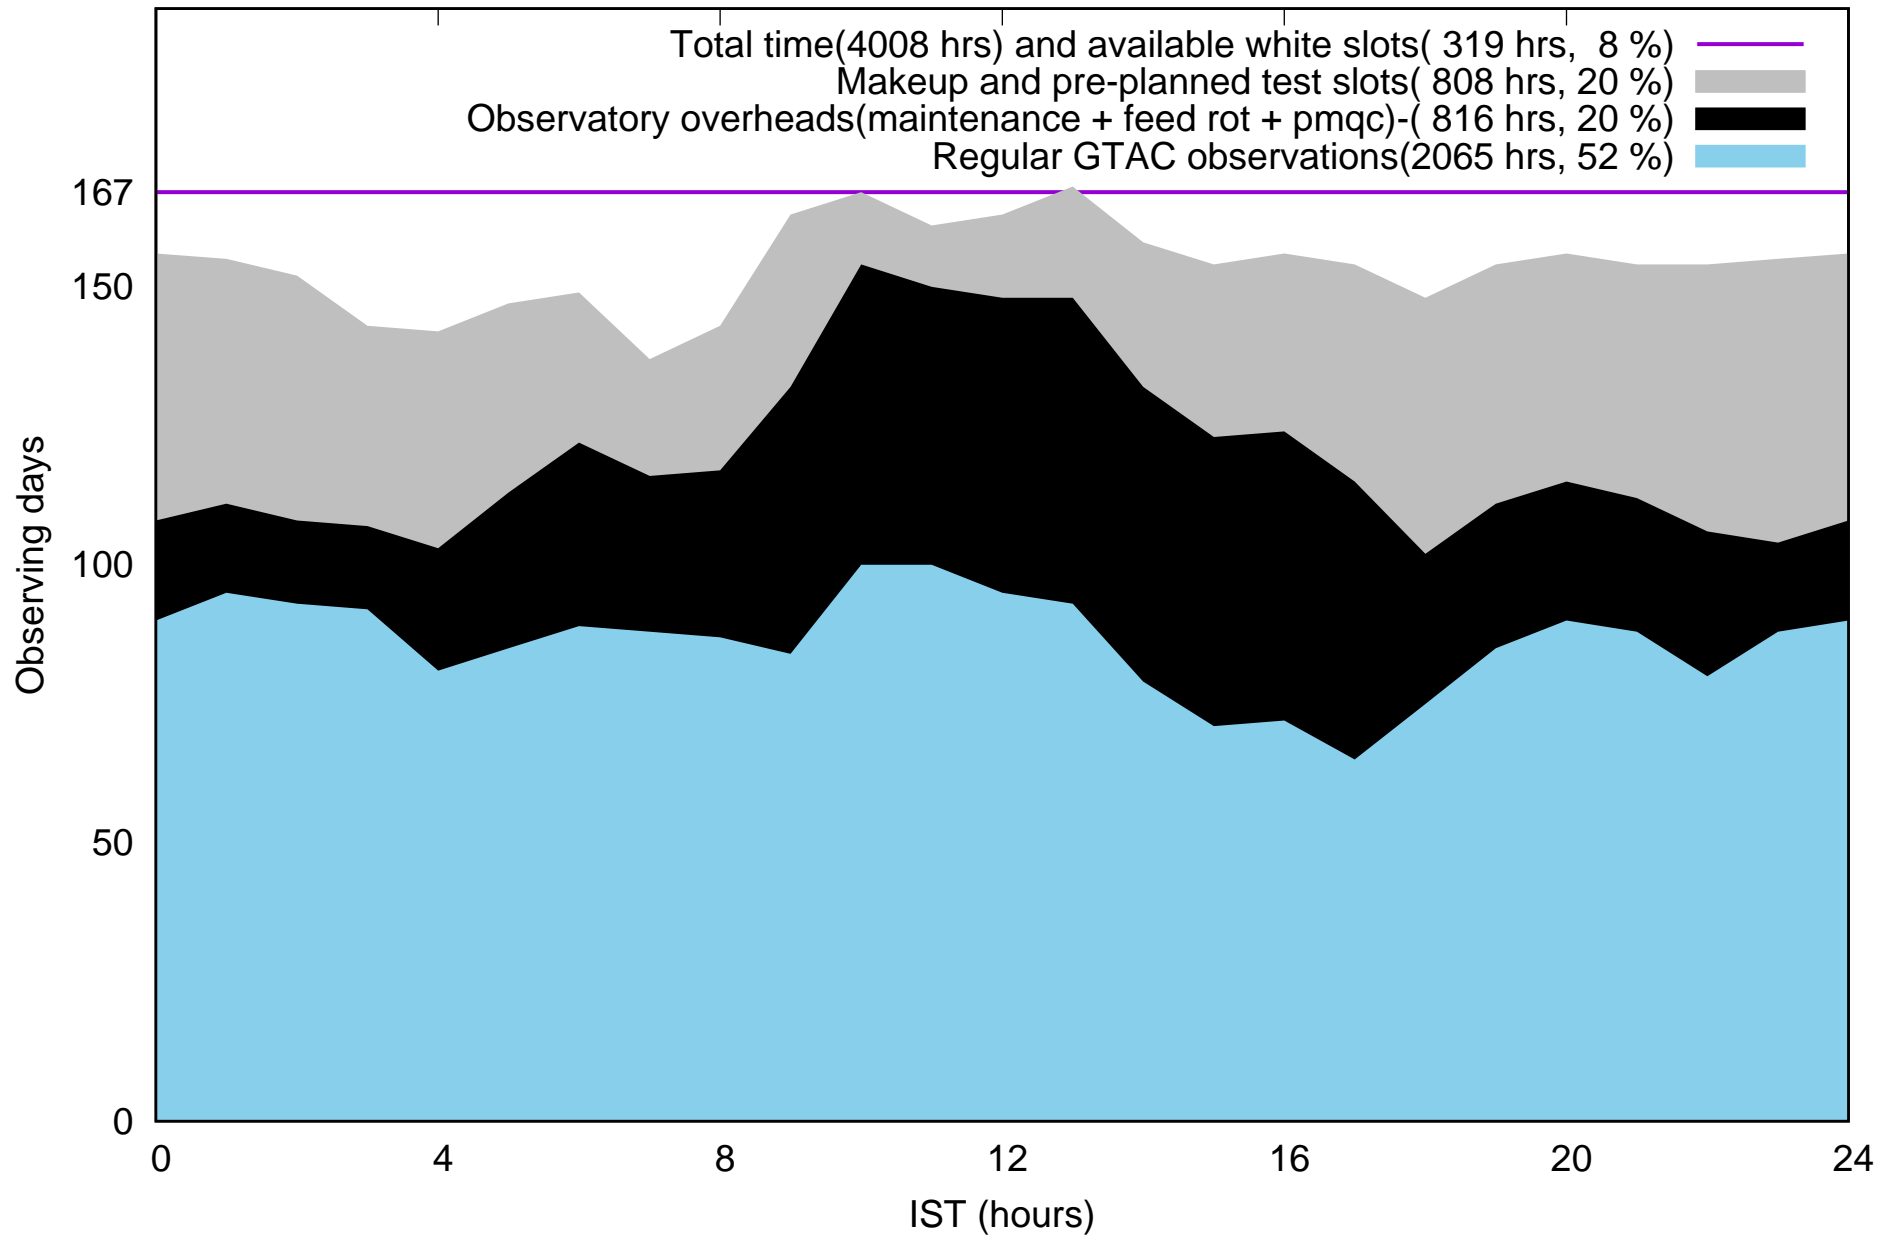

Time(IST) statistics for the cycle # 47 (17Oct2024 - 01Apr2025), 167 days (as on 02Apr2025)

Time(LST) statistics for the cycle # 47 (17Oct2024 - 01Apr2025), 167 days (as on 02Apr2025)

Time(IST) statistics for the cycle # 47 (17Oct2024 - 31Mar2025), 166 days

Time(LST) statistics for the cycle # 47 (17Oct2024 - 31Mar2025), 166 days

Time(LST) statistics for the cycle # 47 (17Oct2024 - 31Mar2025), 166 days