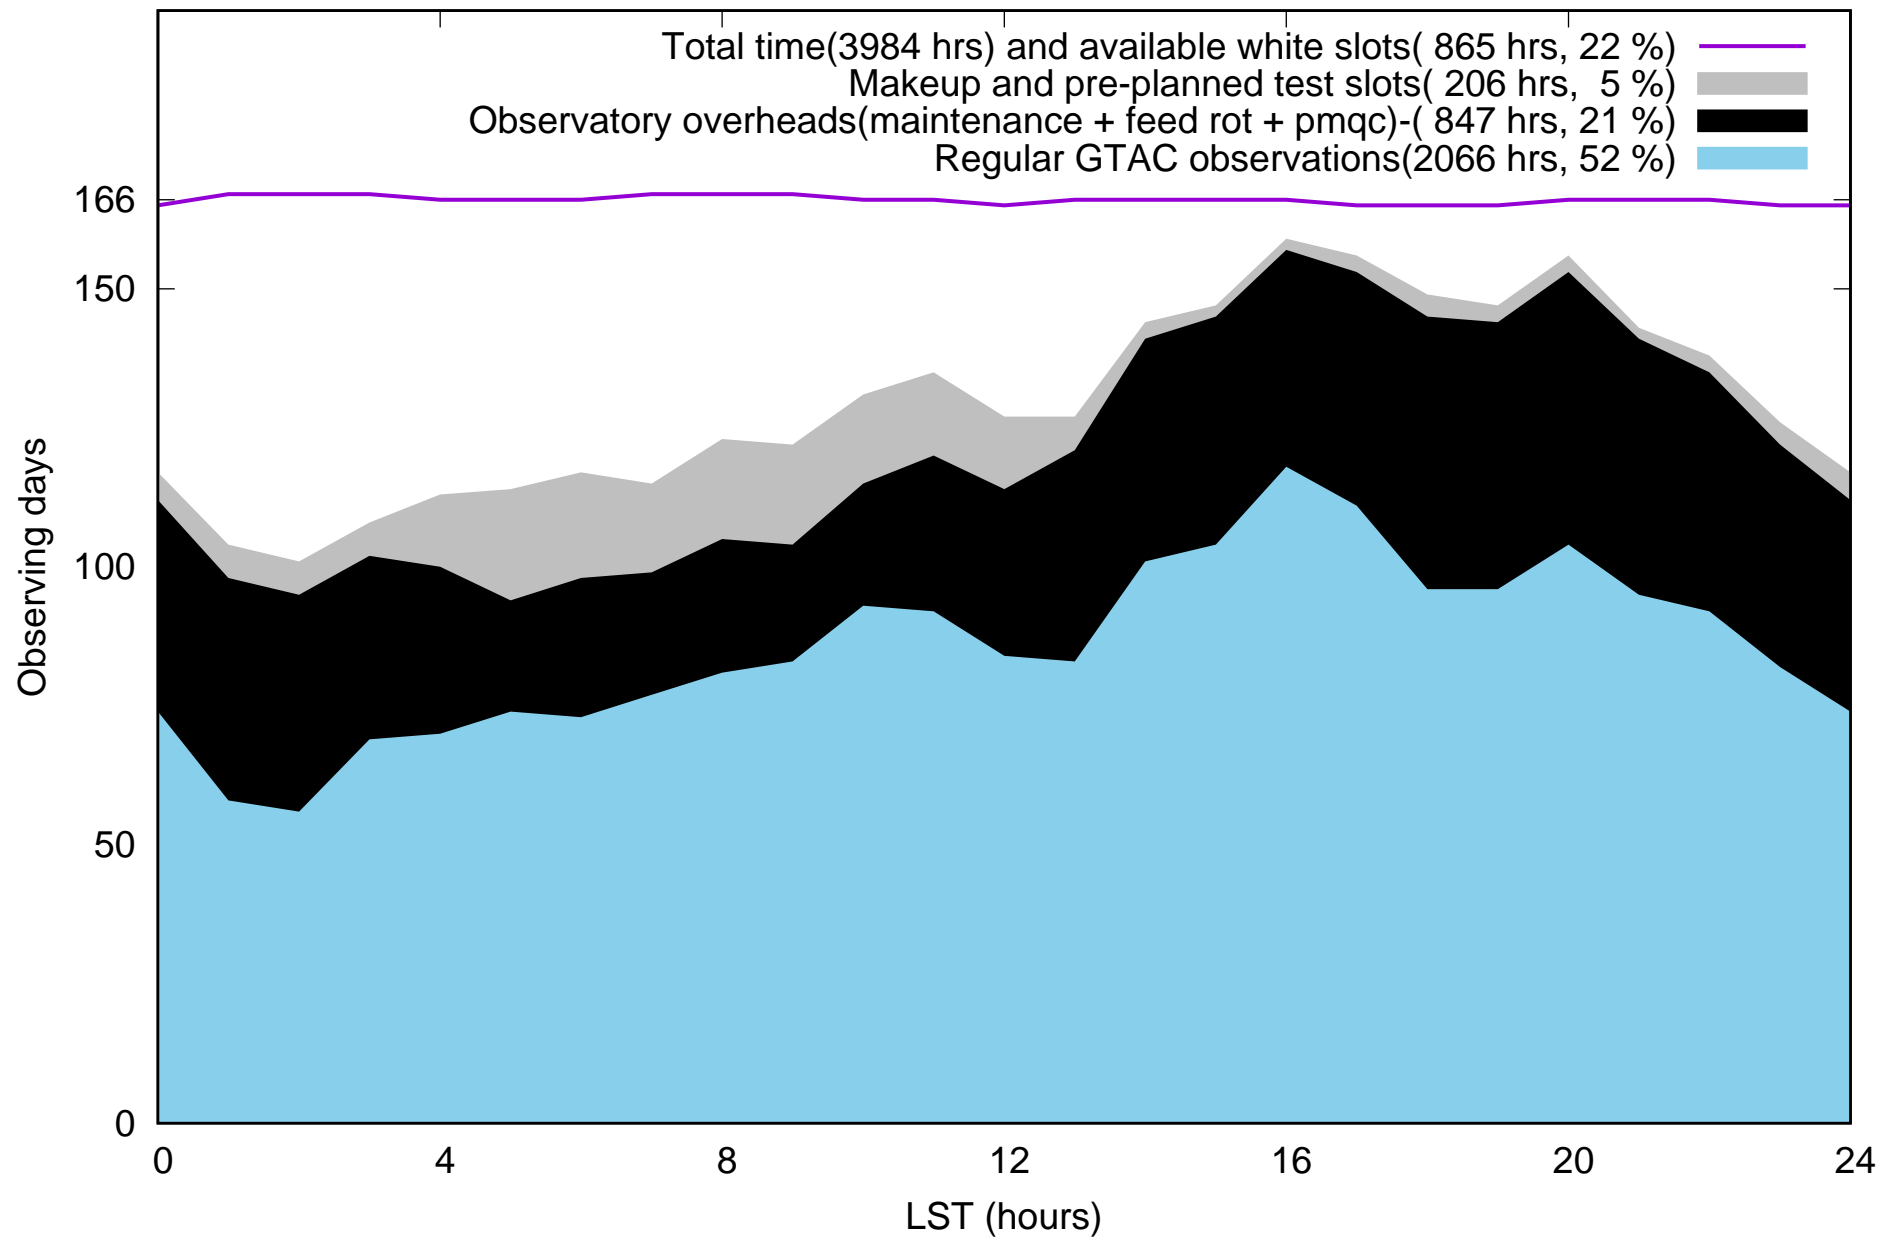

Time(IST) statistics for the cycle # 47 (17Oct2024 - 01Apr2025), 167 days (as on 02Apr2025)

Time(LST) statistics for the cycle # 47 (17Oct2024 - 01Apr2025), 167 days (as on 02Apr2025)

Time(IST) statistics for the cycle # 47 (17Oct2024 - 31Mar2025), 166 days

Time(LST) statistics for the cycle # 47 (17Oct2024 - 31Mar2025), 166 days

Time(LST) statistics for the cycle # 47 (17Oct2024 - 31Mar2025), 166 days