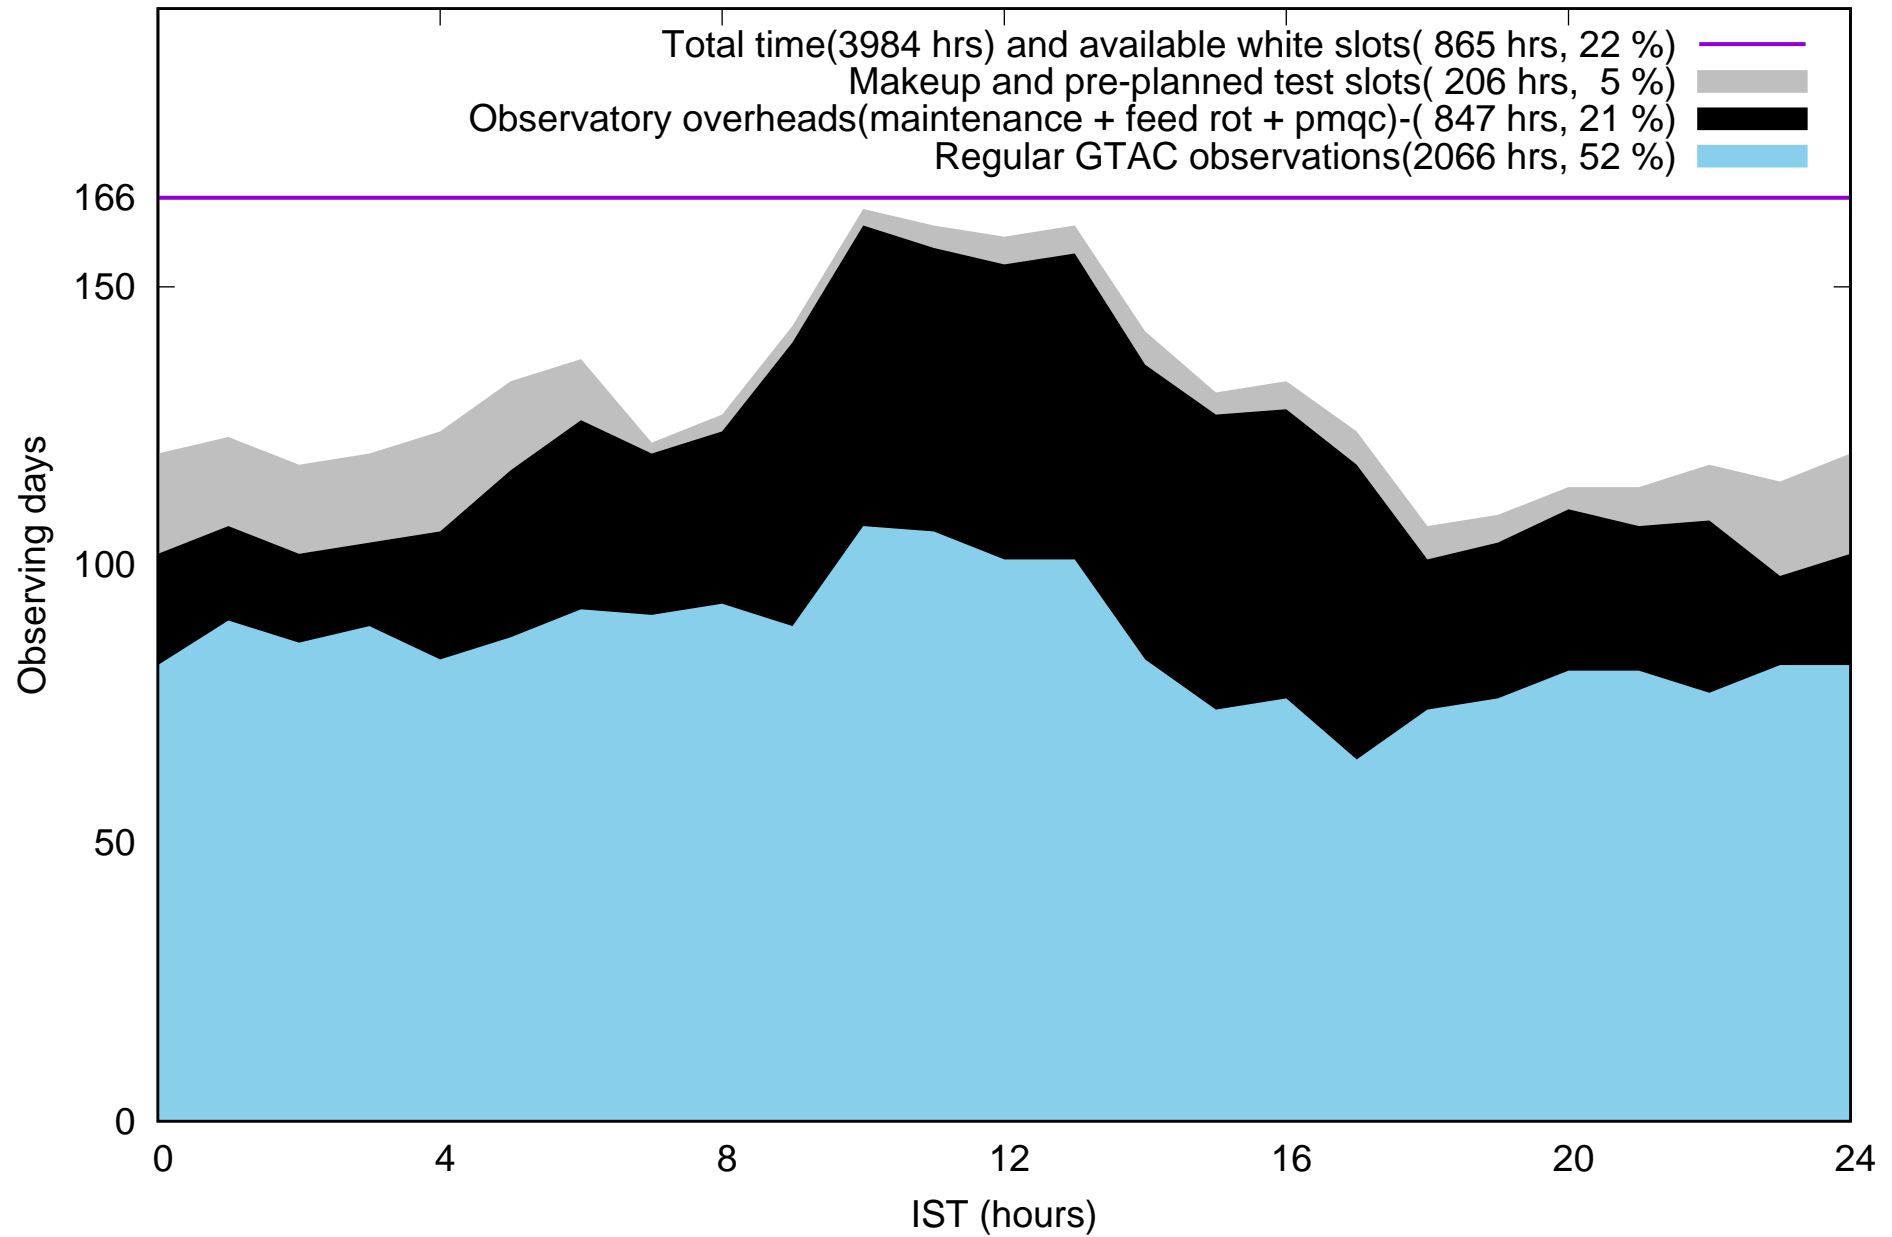

Time(IST) statistics for the cycle # 47 (17Oct2024 - 01Apr2025), 167 days (as on 02Apr2025)

Time(LST) statistics for the cycle # 47 (17Oct2024 - 01Apr2025), 167 days (as on 02Apr2025)

Time(IST) statistics for the cycle # 47 (17Oct2024 - 31Mar2025), 166 days

Time(LST) statistics for the cycle # 47 (17Oct2024 - 31Mar2025), 166 days

Time(LST) statistics for the cycle # 47 (17Oct2024 - 31Mar2025), 166 days