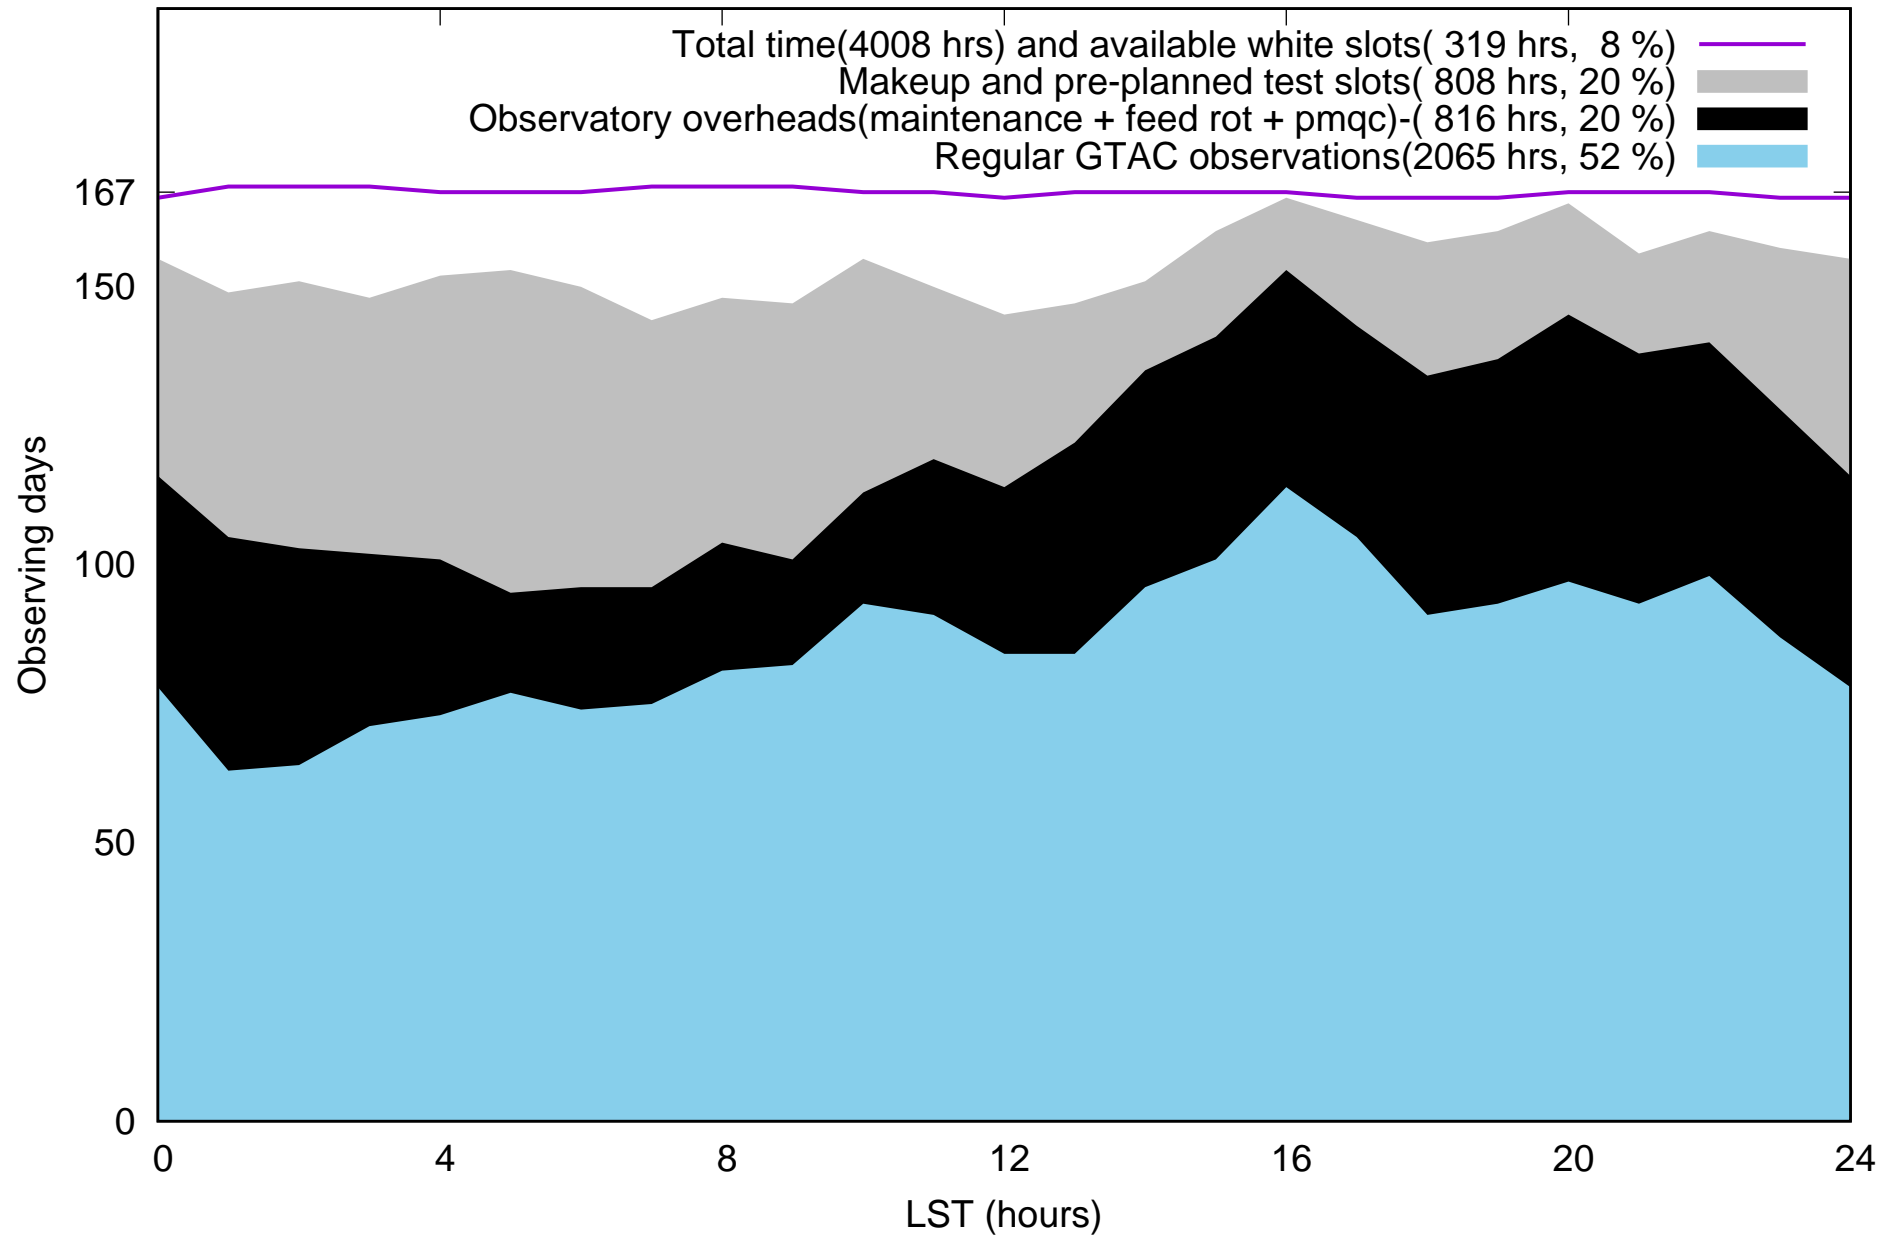

Time(IST) statistics for the cycle # 47 (17Oct2024 - 01Apr2025), 167 days (as on 02Apr2025)

Time(LST) statistics for the cycle # 47 (17Oct2024 - 01Apr2025), 167 days (as on 02Apr2025)

Time(IST) statistics for the cycle # 47 (17Oct2024 - 31Mar2025), 166 days

Time(LST) statistics for the cycle # 47 (17Oct2024 - 31Mar2025), 166 days

Time(LST) statistics for the cycle # 47 (17Oct2024 - 31Mar2025), 166 days