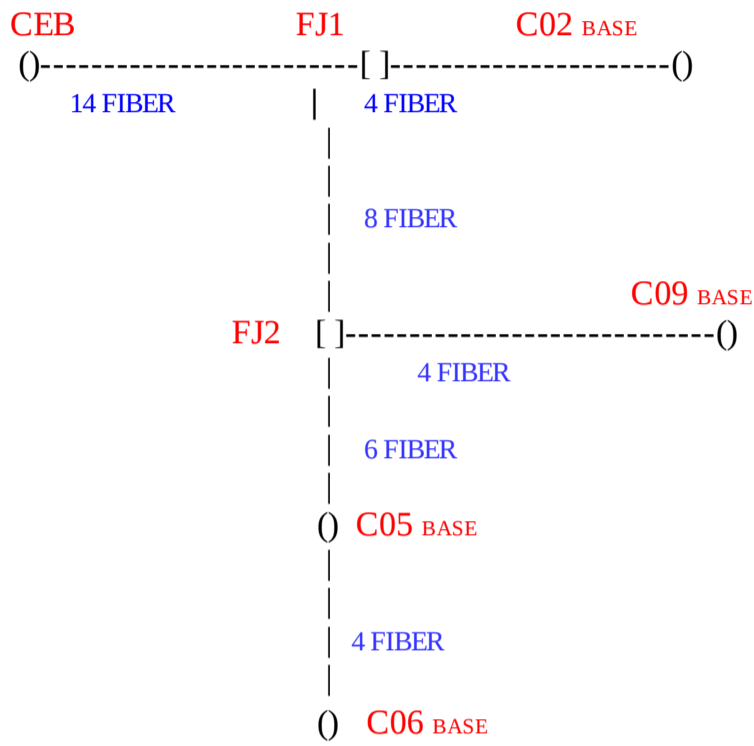

2) Cable No. 2 - To C02, C05, C06 & C09 antennae

CABLE LAYOUT -

3) Cable No. 3 - To C03 and C04 antennae

CABLE LAYOUT